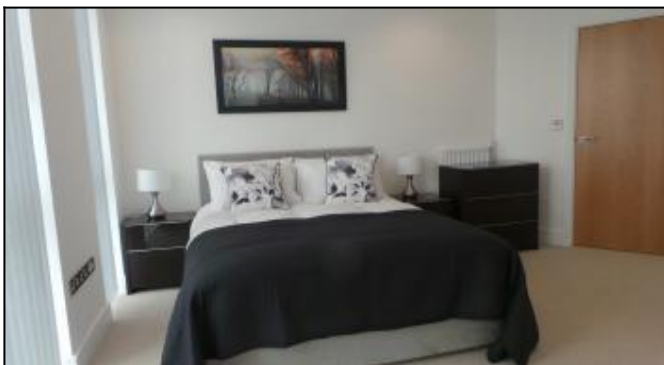

CITY LORD

E15 2GR, 6 High Street, London

Property Features

- 1 Master bedroom (en-suite)
- 1 Double room
- 1 Semi double room
- Bathroom and toilet
- Spacious open plan kitchen with living room
- Fully Furnished
- Central heating
- Double Glazing
- 9th floor - 2 Elevators for accessibility
- Close to all local amenities
- Lovely Canal View and City view from the flat